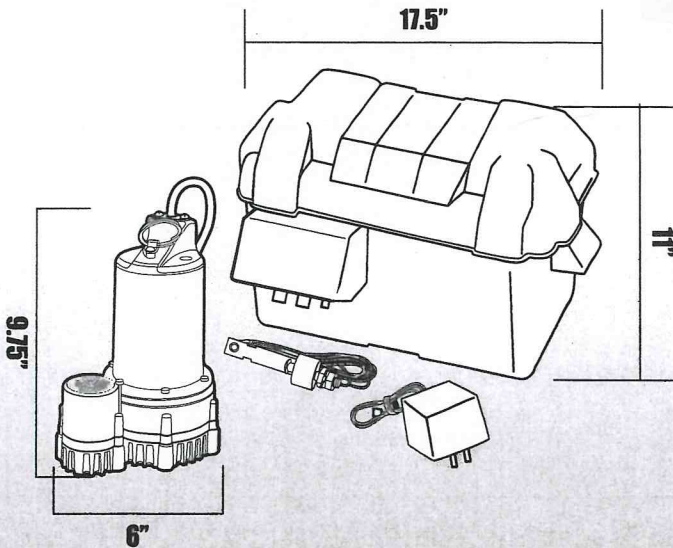

12-VOLT THERMOPLASTIC BATTERY BACK-UP SUMP PUMP SYSTEM

BSP25

- Vertical Float Switch
- 8', SJTW Power Cord
- Shipping Weight, 13 lbs
- 2 Year Warranty

BSB1275

- 75 Amp Sealed Lead Acid Battery
- Up to 8 hours Continuous Run on Full Charge Battery
- Shipping Weight, 55 lbs
- 1 Year Warranty

FLOW RATE IN GPM

MOTOR SPECIFICATIONS

MOTOR	RPM	VOLTS	AMPS
Permanent Magnet	3500	12	16

PERFORMANCE

DISCHARGE HEAD	5'	10'	15'	20'
Gallons/Minute	47	38	25	2

FOR PUMP AND SYSTEM ACCESSORIES SEE ACCESSORIES SECTION
 BLUE ANGEL™ PUMPS • 101 Production Drive • Harrison, OH 45030 • 1-888-636-6628