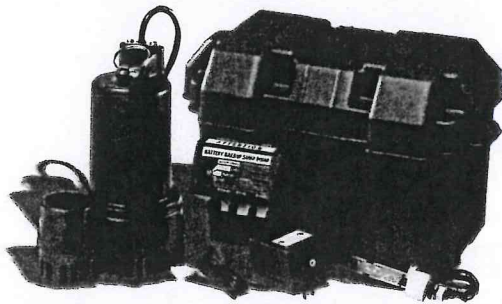

12-VOLT THERMOPLASTIC BATTERY BACK-UP SUMP PUMP SYSTEM

BSP25

- Vertical Float Switch
- 8', SJTW Power Cord
- Shipping Weight, 13 lbs
- 2 Year Warranty

BSB1275

- 75 Amp Sealed Lead Acid Battery
- Up to 8 hours Continuous Run on Full Charge Battery
- Shipping Weight, 55 lbs
- 1 Year Warranty

FLOW RATE IN GPM

MOTOR SPECIFICATIONS

MOTOR	RPM	VOLTS	AMPS
Permanent Magnet	3500	12	16

PERFORMANCE

DISCHARGE HEAD	5'	10'	15'	20'
Gallons/Minute	47	38	25	2

FOR PUMP AND SYSTEM ACCESSORIES SEE ACCESSORIES SECTION
 BLUE ANGEL™ PUMPS • 101 Production Drive • Harrison, OH 45030 • 1-888-636-6628