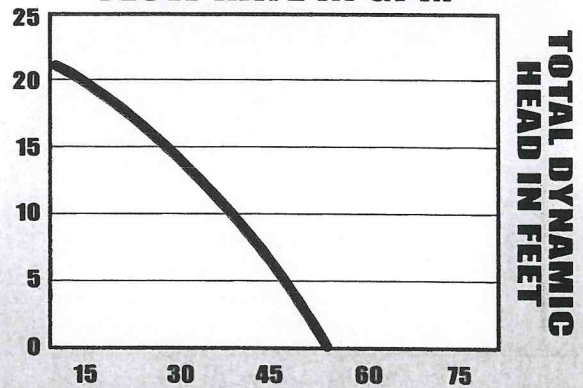

12-VOLT THERMOPLASTIC BATTERY BACK-UP SUMP PUMP SYSTEM

BSP25

- Vertical Float Switch
- 8', SJTW Power Cord
- Shipping Weight, 13 lbs
- 2 Year Warranty

BSB1275

- 75 Amp Sealed Lead Acid Battery
- Up to 8 hours Continuous Run on Full Charge Battery
- Shipping Weight, 55 lbs
- 1 Year Warranty

FLOW RATE IN GPM

MOTOR SPECIFICATIONS

MOTOR	RPM	VOLTS	AMPS
Permanent Magnet	3500	12	16

PERFORMANCE

DISCHARGE HEAD	5'	10'	15'	20'
Gallons/Minute	47	38	25	2

FOR PUMP AND SYSTEM ACCESSORIES SEE ACCESSORIES SECTION
 BLUE ANGEL™ PUMPS • 101 Production Drive • Harrison, OH 45030 • 1-888-636-6628